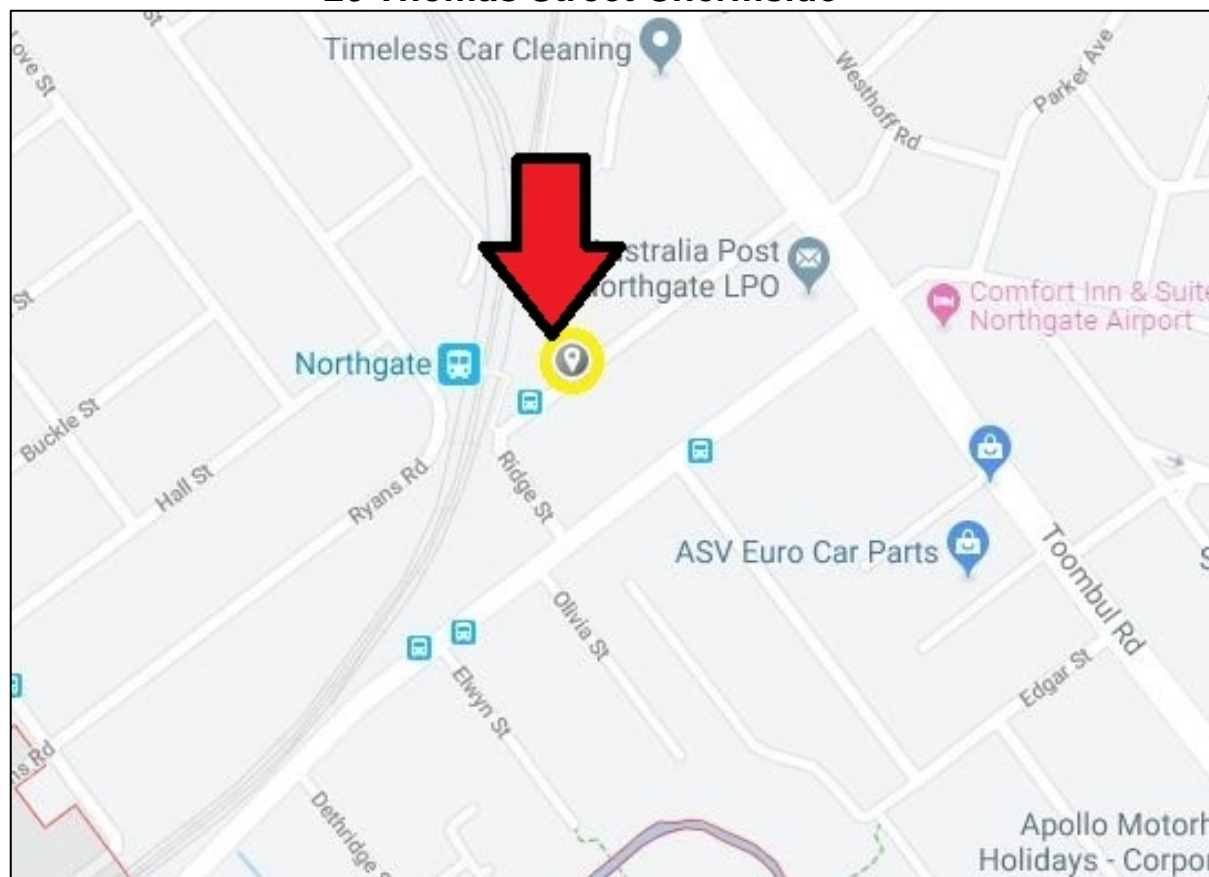

51 Holland Street Northgate Northgate