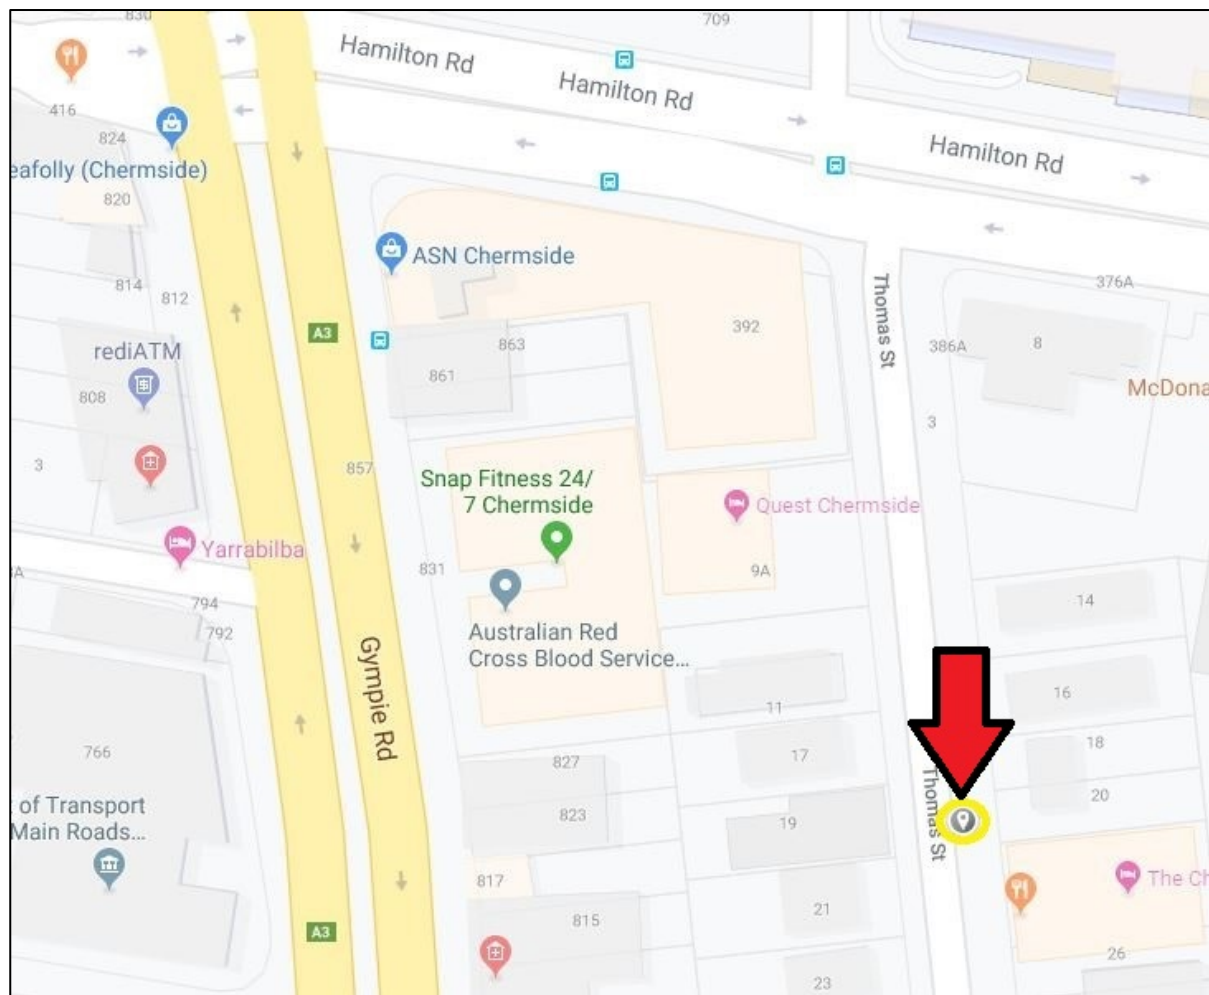

20 Thomas Street Chermiside