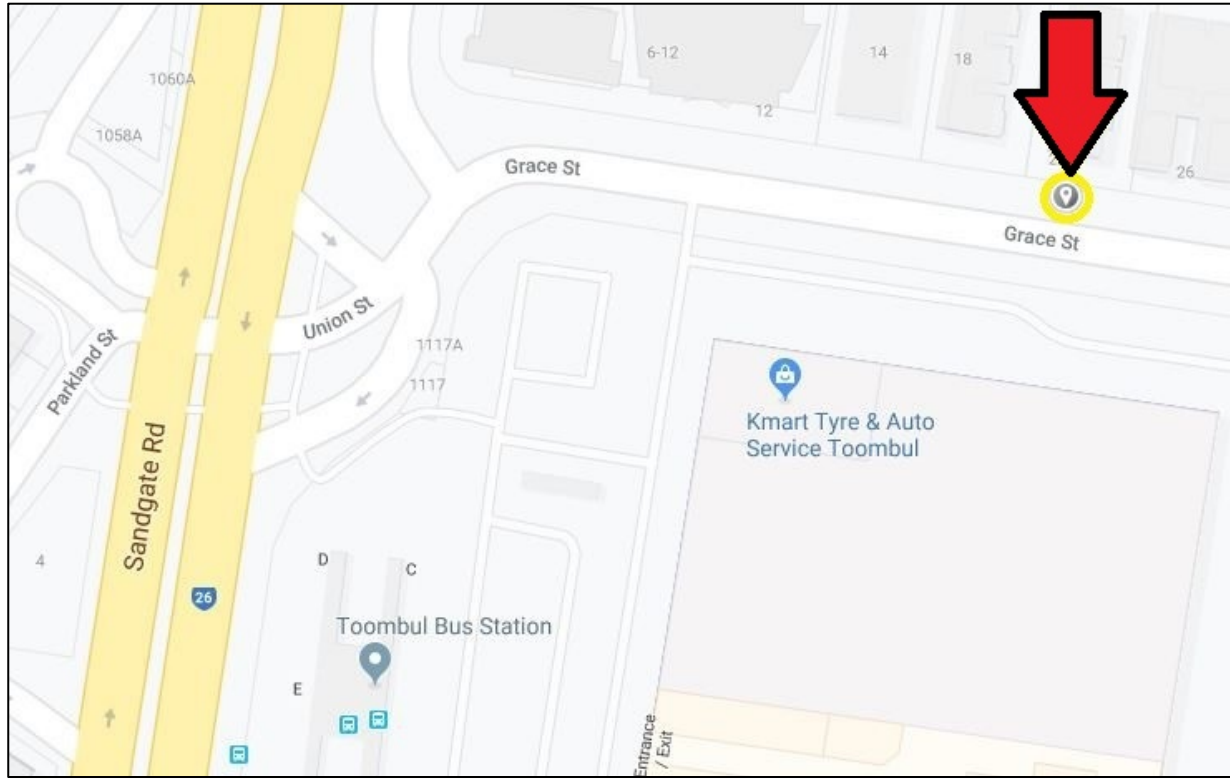

Routes:

- 1C = Chermside/ACU/Chermside (60 min Loop)
 - 2C = Toombul/Northgate/ACU/Toombul (30 min Loop)
 - 3C = Toombul/Northgate/ACU/Chermside (60 min Loop)
 - 4C* = Toombul/Northgate/ACU/Chermside (60 min Loop)
- Full buses will leave immediately

*(Saturday bus service will be discontinued at the end of Semester 1)

Services:

- Peak = Semester 1 & 2, Study week & Central Exams
- Shoulder = UA common vacations
- O/Peak = Summer & Winter recess, Orientation Week
- Public Holidays = No Services

- * = Last Bus Departs ACU @ 6:00pm
- ** = Last Bus Departs ACU @ 5:00pm
- *** = Last Bus Departs ACU @ 9:15pm

ACU BUS STOP - 8 Approach Road

Note: Bus services will change on the 23rd March to the “Shoulder” Service. “Peak” services re-commence 30th March.