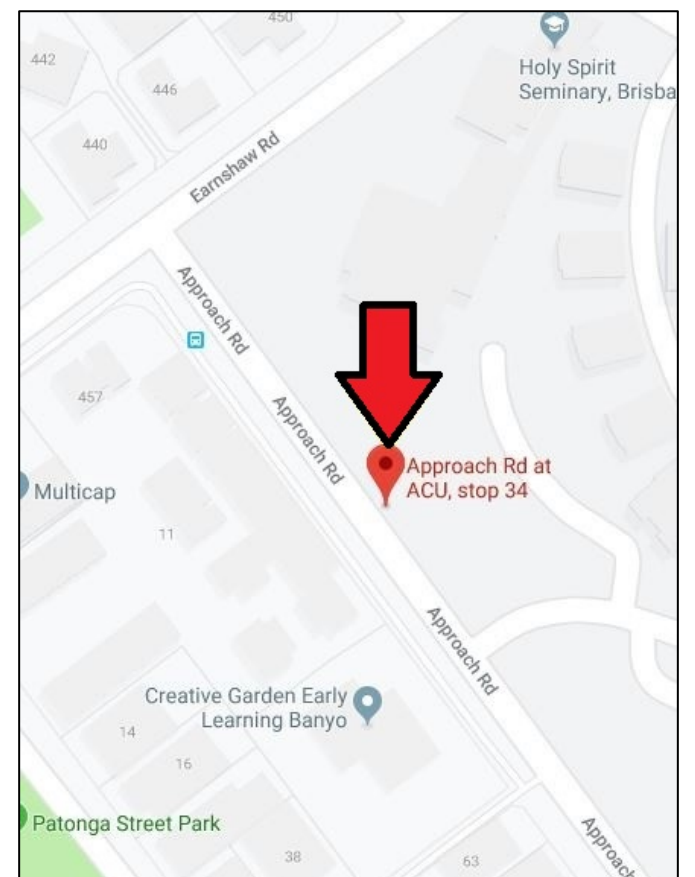

Bus Schedule

DAY(s)	TIME	DEPARTS	ARRIVING	ROUTE #	SERVICE
Mon-Fri	7:30am (hourly until 5.30pm)	CHERMSIDE	ACU (7.50am)	1C	PEAK *
Mon-Fri	7:30am (half hourly until 6.00pm)	TOOMBUL	ACU (via Northgate - 7.45am)	2C	PEAK *
Mon-Fri	7:30am	CHERMSIDE	ACU (via Northgate 7.50am)	3C	O/PEAK * & SHOULDER ***
Mon-Fri	7:15pm (hourly until 8.15pm)	ACU	CHERMSIDE (via Northgate & Toombul)	3C	PEAK, O/PEAK * & SHOULDER ***
Saturday	1:00pm (hourly until 4.00pm)	CHERMSIDE	ACU (via Northgate & Toombul)	4C*	PEAK & SHOULDER **

Routes:

1. 1C = Chermside/ACU/Chermside (60 min Loop)
   - 2C = Toombul/Northgate/ACU/Toombul (30 min Loop)
   - 3C = Toombul/Northgate/ACU/Chermside (60 min Loop)
   - 4C* = Toombul/Northgate/ACU/Chermside (60 min Loop)
2. Full buses will leave immediately

*(Saturday bus service will be discontinued at the end of Semester 1)

Services:

- Peak = Semester 1 & 2, Study week & Central Exams
- Shoulder = UA common vacations
- O/Peak = Summer & Winter recess, Orientation Week
- Public Holidays = No Services

- = Last Bus Departs ACU @ 6:00pm
- ** = Last Bus Departs ACU @ 5:00pm
- *** = Last Bus Departs ACU @ 9:15pm

ACU BUS STOP - 8 Approach Road

Note: Bus services will change on the 23rd March to the “Shoulder” Service. “Peak” services re-commence 30th March.